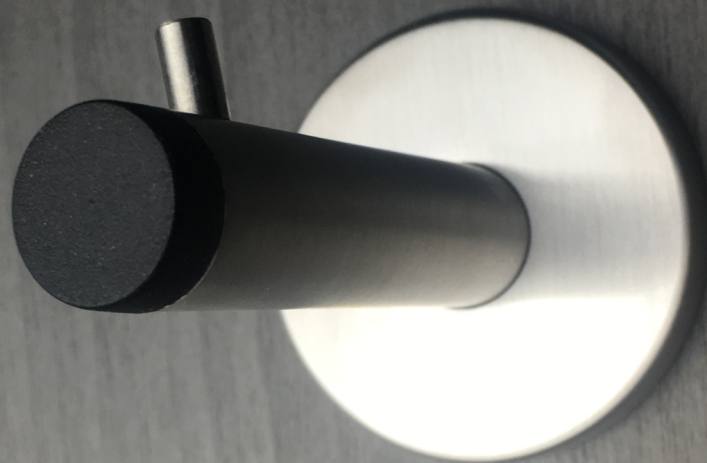

20.8006

Stainless steel coat hook

Code Illustration

16.8004.SS = Satin stainless steel

Finishes : SS, PS, PB, BZ, SAA

Coat hook on 52mm fixing rose

See full details next page

Finishes : SS, PS, PB, BZ, SAA

Product Code

16.8007

16mm dia solid stainless steel coat hook on 52mm rose

4 hole fixing rose for secure fixing

16.8008

16mm dia solid stainless steel buffered coat hook on 52mm rose

4 hole fixing rose for secure fixing