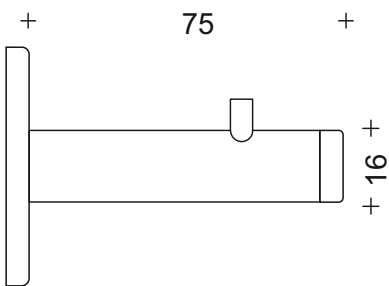

20.8006

Stainless steel coat hook

Code Illustration

16.8004.SS = Satin stainless steel

Finishes : SS, PS, PB, BZ, SAA

Coat hook on 52mm fixing rose

See full details next page

Finishes : SS, PS, PB, BZ, SAA

Product Code

16.8007

16mm dia solid stainless steel coat hook on 52mm rose

4 hole fixing rose for secure fixing

16.8008

16mm dia solid stainless steel buffered coat hook on 52mm rose

4 hole fixing rose for secure fixing