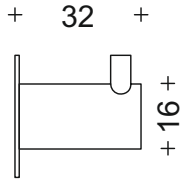

Coat Hooks

See full details next page

Finishes : SS, PS, PB, BZ, SAA

Product Code

16.8004

16mm dia solid stainless steel coat hook

16.8005

16mm dia solid stainless steel buffered coat hook

20.8006

Stainless steel coat hook

Code Illustration

16.8004.SS = Satin stainless steel

Finishes : SS, PS, PB, BZ, SAA

Coat hook on 52mm fixing rose

See full details next page

Finishes : SS, PS, PB, BZ, SAA

Product Code

16.8007

16mm dia solid stainless steel coat hook on 52mm rose

4 hole fixing rose for secure fixing

16.8008

16mm dia solid stainless steel buffered coat hook on 52mm rose

4 hole fixing rose for secure fixing