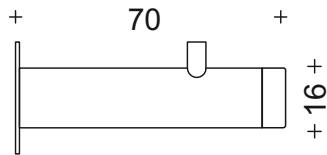

16.8005

16mm dia solid stainless steel buffered coat hook