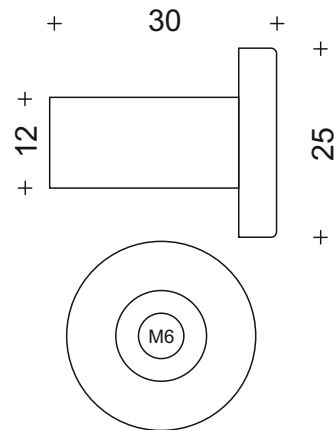

Coat Hooks

See full details next page

Finishes : SS, PS, PB, BZ, SAA

Product Code

16.8004

16mm dia solid stainless steel coat hook

16.8005

16mm dia solid stainless steel buffered coat hook

20.8006

Stainless steel coat hook

Code Illustration

16.8004.SS = Satin stainless steel

Finishes : SS, PS, PB, BZ, SAA

Coat hook on 52mm fixing rose

See full details next page

Finishes : SS, PS, PB, BZ, SAA

Product Code

16.8007

16mm dia solid stainless steel coat hook on 52mm rose

4 hole fixing rose for secure fixing

16.8008

16mm dia solid stainless steel buffered coat hook on 52mm rose

4 hole fixing rose for secure fixing