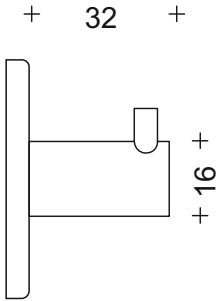

20.8006

Stainless steel coat hook

Code Illustration

16.8004.SS = Satin stainless steel

Finishes : SS, PS, PB, BZ, SAA

Coat hook on 52mm fixing rose

See full details next page

Finishes : SS, PS, PB, BZ, SAA

Product Code

16.8007

16mm dia solid stainless steel coat hook on 52mm rose

4 hole fixing rose for secure fixing

16.8008

16mm dia solid stainless steel buffered coat hook on 52mm rose

4 hole fixing rose for secure fixing